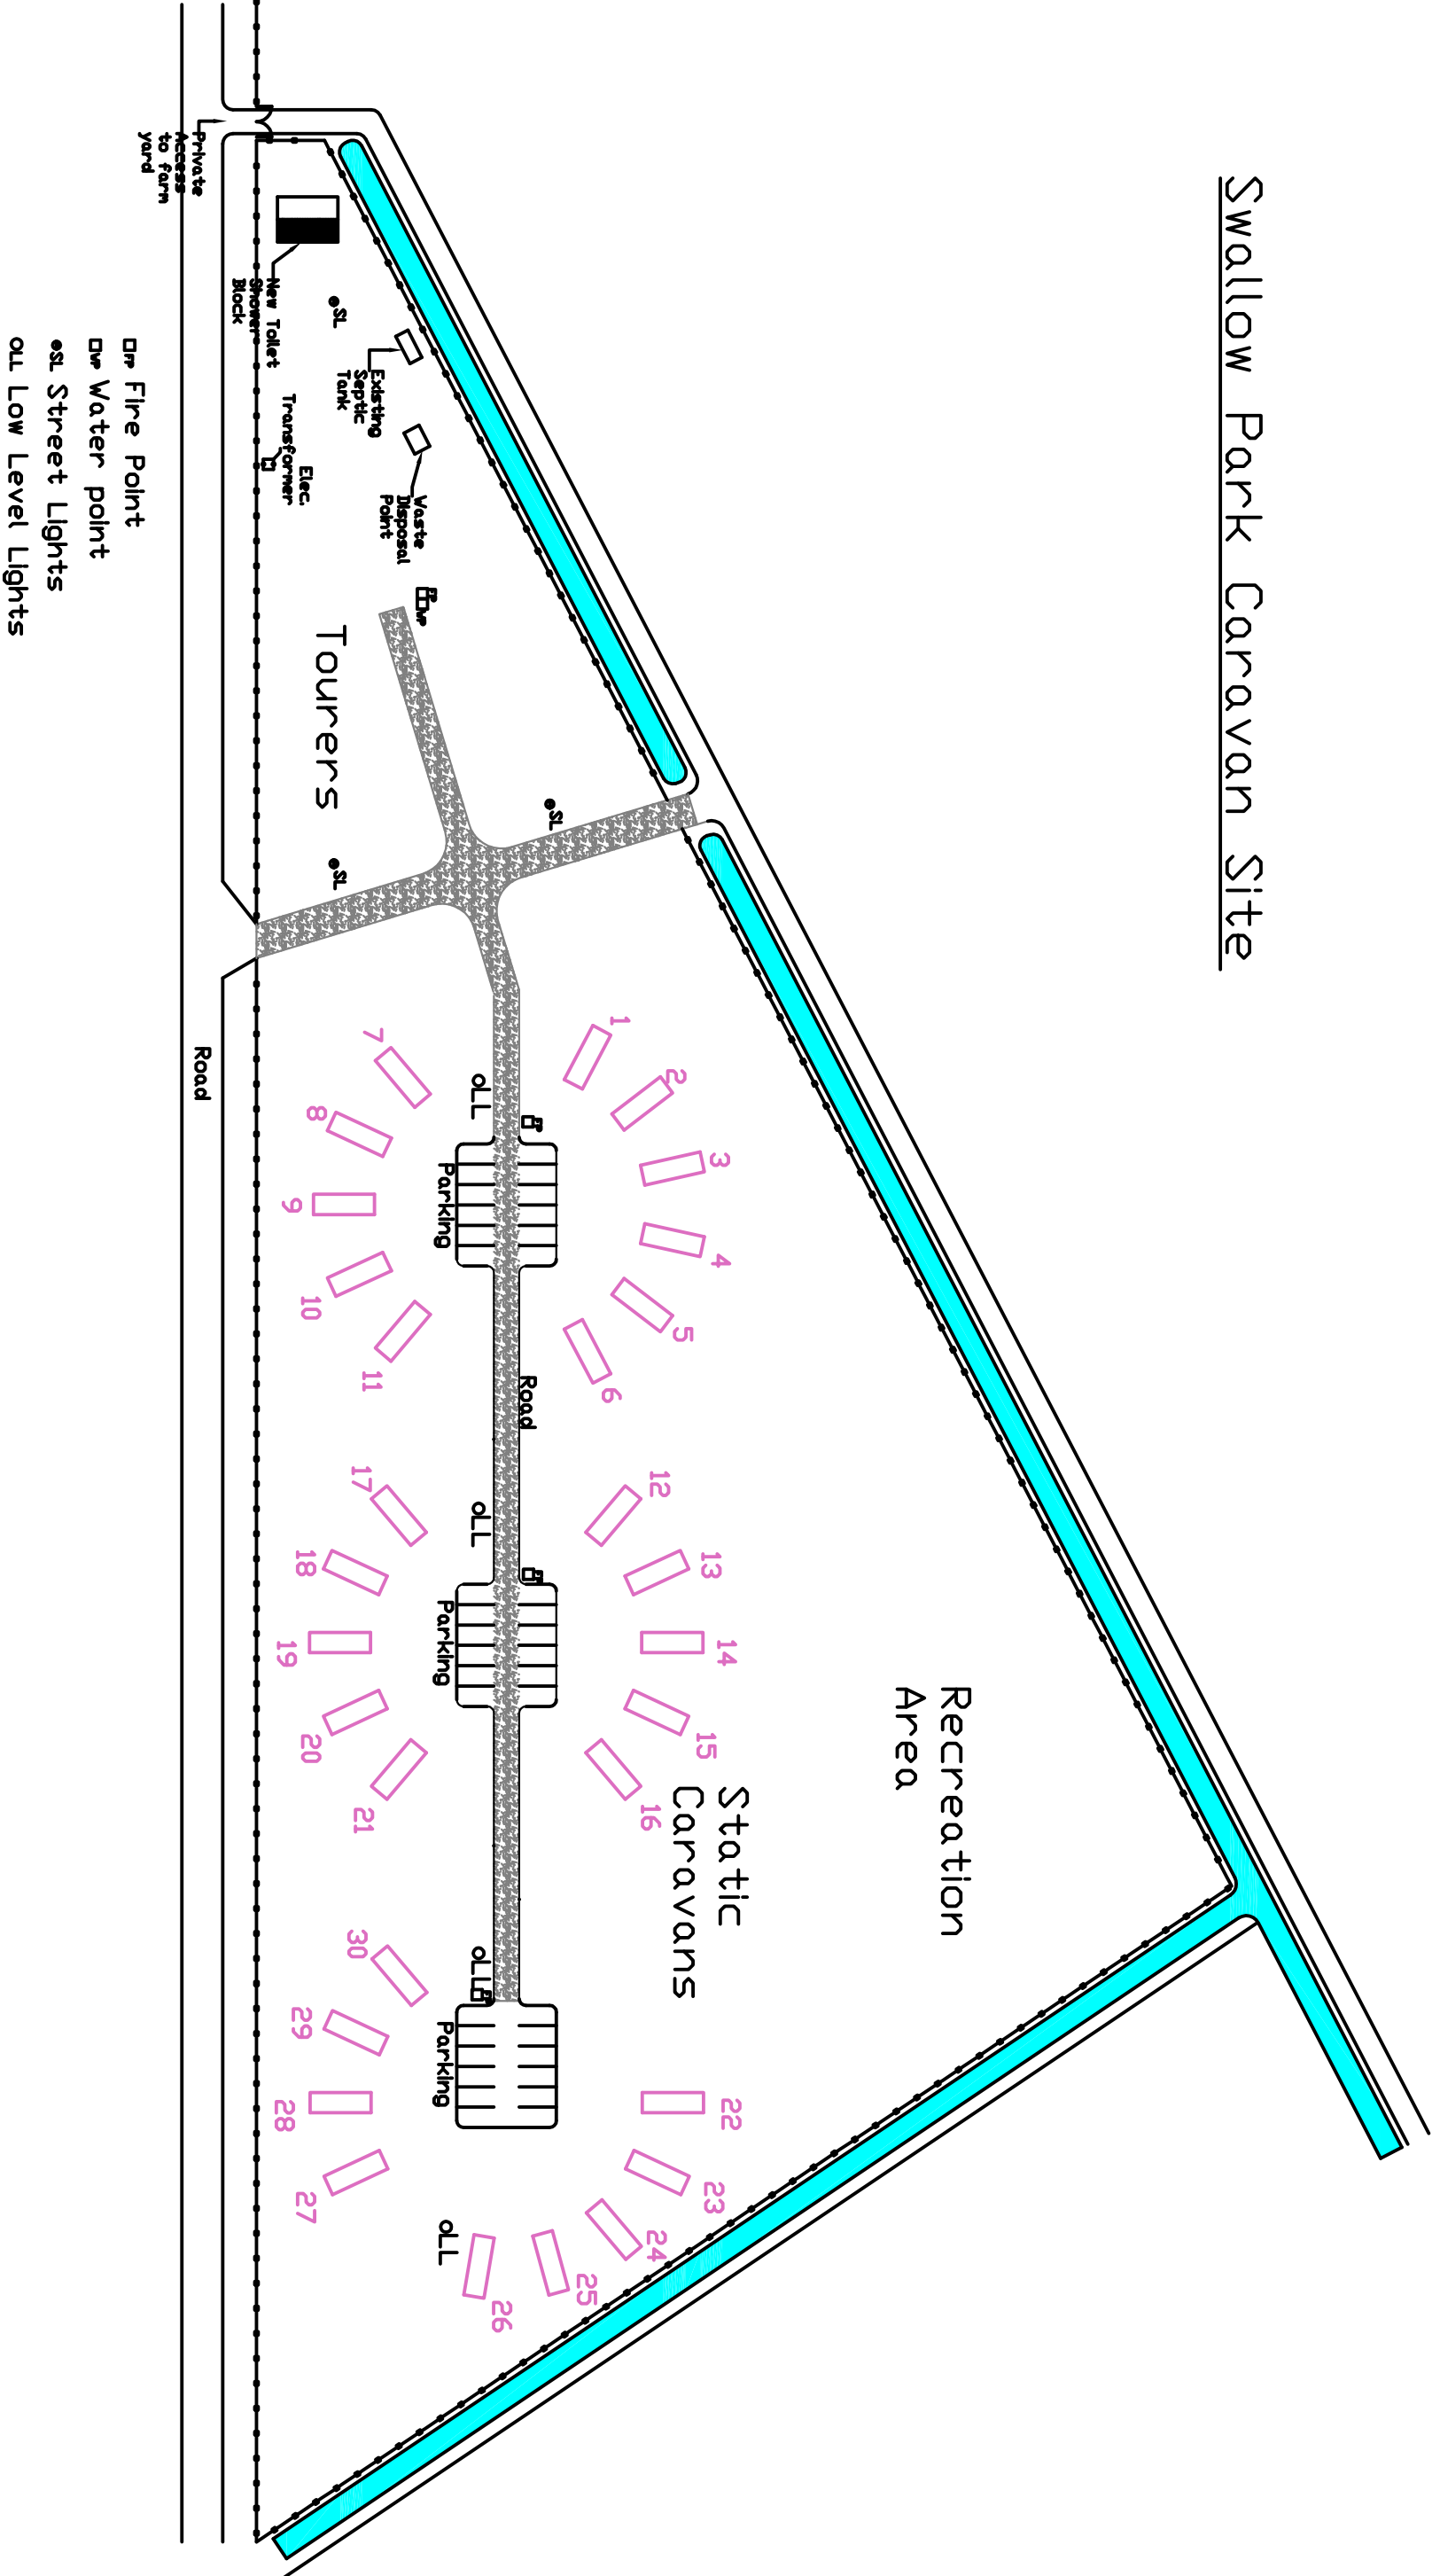

Swallow Park Caravan Site

- FP Fire Point
- WP Water point
- St Street Lights
- oLL Low Level Lights